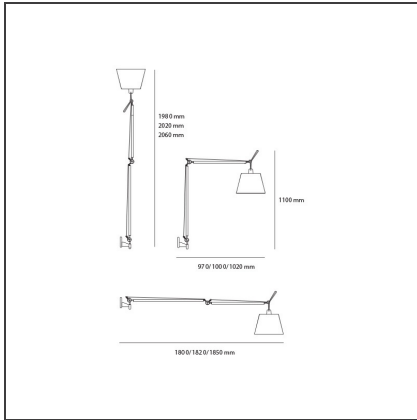

Tolomeo Wall Mega - Dimmer

IP20    

DESIGN BY

Michele De Lucchi, Giancarlo Fassina

DESCRIPTION

Cantilevered arms in polished aluminium; diffuser in parchment paper on a plastic frame; wall support in polished aluminium. Diffuser adjustable in all directions. System of spring balancing. The code refers to the luminaire's body only

TECHNICAL DRAWINGS

FEATURES

Article Code:	0778010A	Material:	Fabric or satin or parchment paper, aluminum
Colour:	Aluminium	Series:	Design
Installation:	Wall		

DIMENSIONS

Height: cm 110

NOT INCLUDED SOURCES

Category:	HALO	Color Rendering:	1a
Number:	1	Color temperature (K):	2900K
Watt:	150W		
Lbs:	Qt32		
Socket:	E27		
Duration (h):	2000h		

ALTERNATIVE SOURCES

Category:	LED
Number:	1
Watt:	8W
Type:	2
Socket:	E27
Class:	A

LUMINAIRE

Watt:	150W	Delivered lumens output (lm):	2420lm
Voltage:	220V-240V	CCT:	3000K
		Efficiency:	84%
		Efficacy:	16lm/W
		CRI:	99

Notes

With dimmer. Diffuser available in three sizes.

ACCESSORIES

TOLOMEO MEGA
DIFF.PERG.360
0780020A